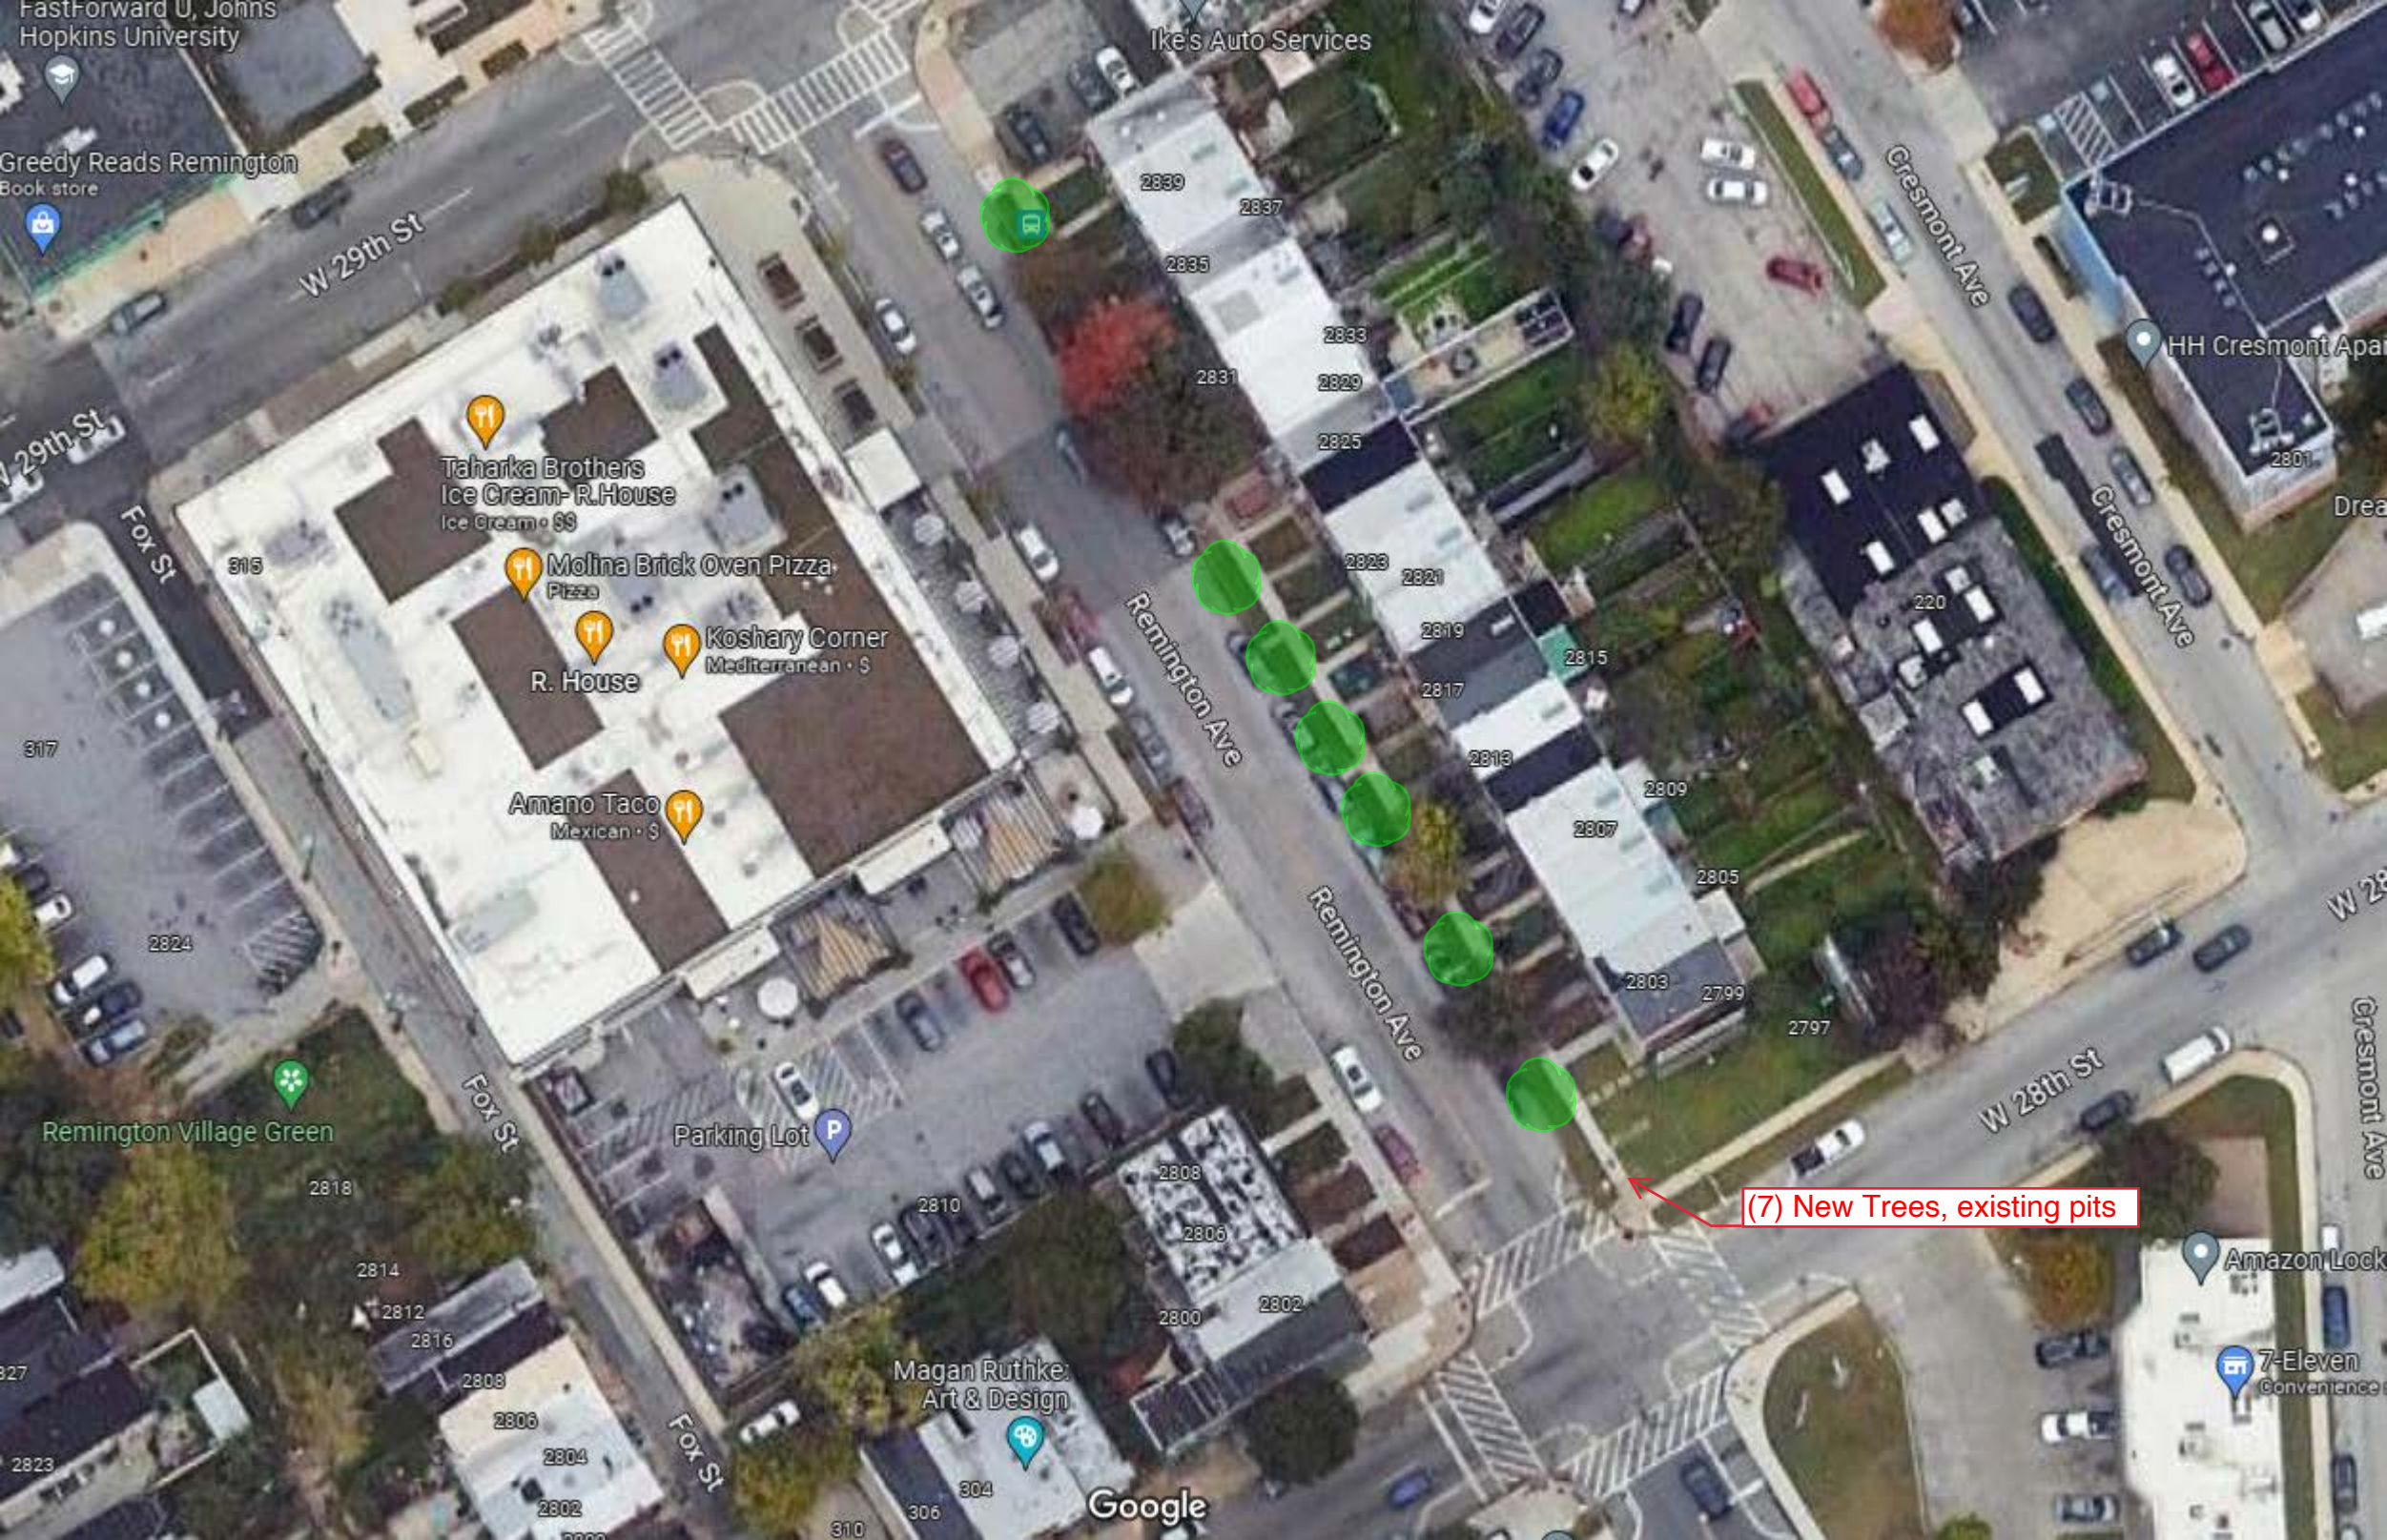

Greedy Reads Remington Book store

Ike's Auto Services

W 29th St

Cresmont Ave

Taharka Brothers Ice Cream - R. House
Ice Cream • $9

Molina Brick Oven Pizza
Pizza

Koshary Corner
Mediterranean • $

R. House

Amano Taco
Mexican • $

Remington Ave

Remington Ave

W 28th St

Remington Village Green

Parking Lot P

(7) New Trees, existing pits

Magan Ruthke
Art & Design

Amazon Lock

7-Eleven
Convenience