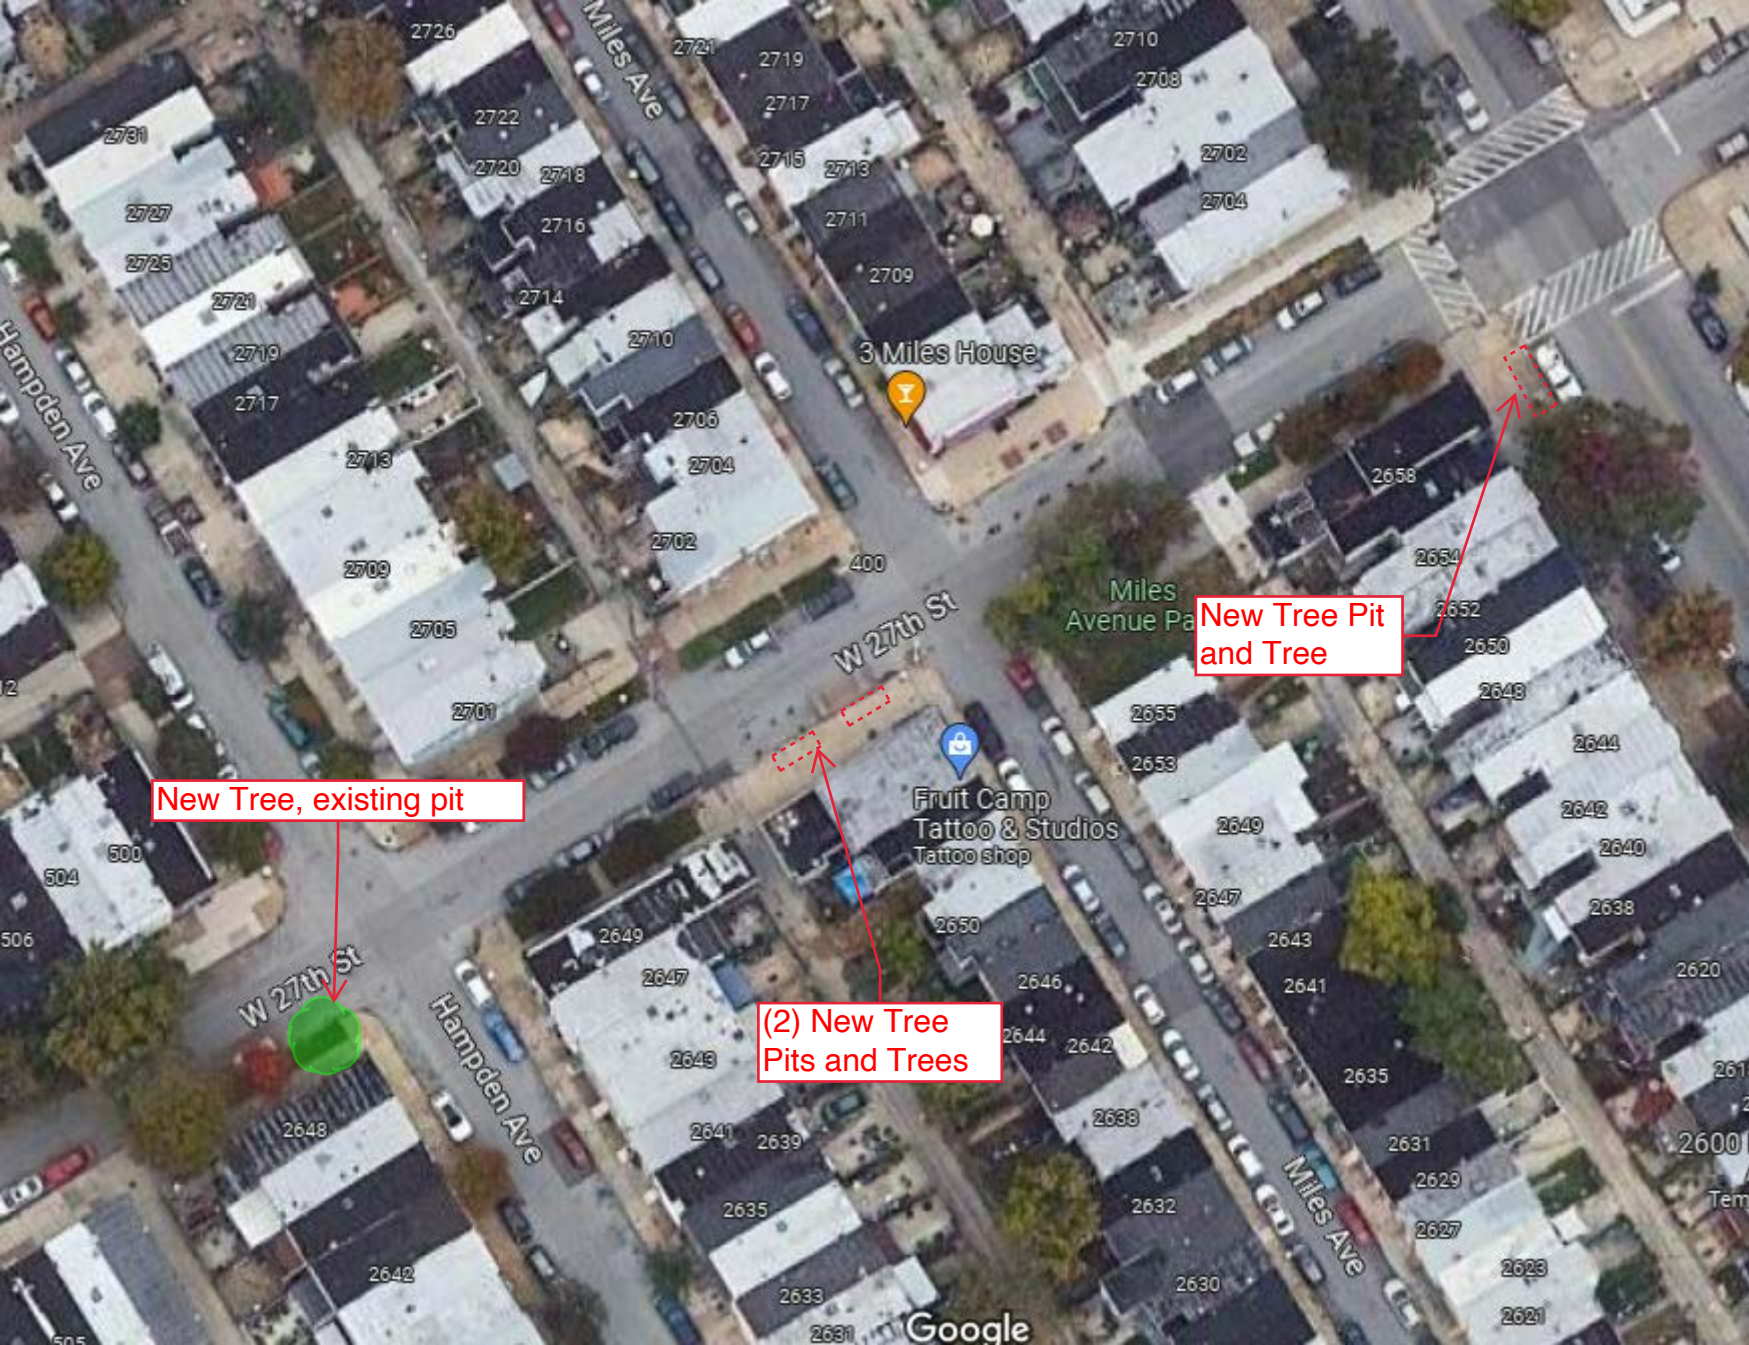

2646

200

201

N Howard St

nd Ave

New Tree

Remove Existing Concrete for Native Plantings

Remove Existing Concrete for Native Plantings

New Tree Pit and Tree

New Tree Pit and Tree

New Tree Pit and Tree

New Tree Pit and Tree

New Tree, existing pit

3 Miles House

New Tree Pit and Tree

New Tree, existing pit

R. House

Amano Taco
Mexican • \$

Remington Ave

Remington Ave

W 28th St

Remington Village Green

Parking Lot P

(7) New Trees, existing pits